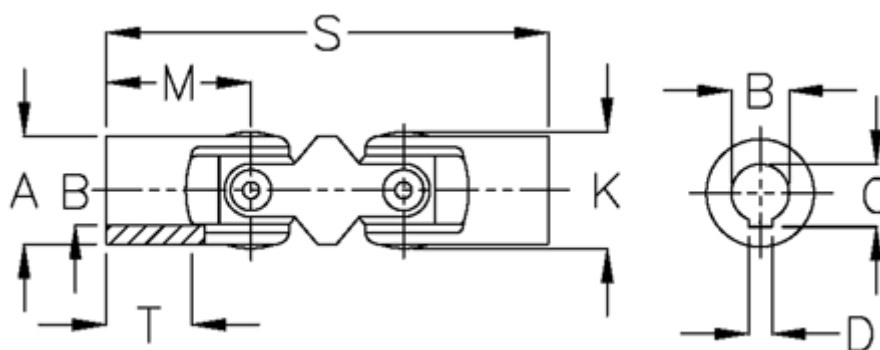

Data Sheet

Article number: 07720303

Description: Double cross joint w/slide bearing
0.720.303

Measures

A	= 20	T = 18
B H7	= 12	
C	= 13.8	
D	= 4	
K	= 21.5	
M	= 31	
MD max N m	= 20	
s	= 88	